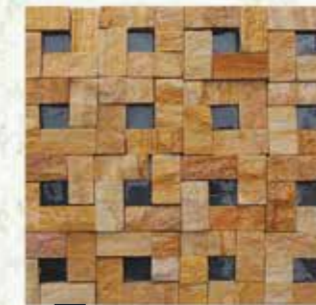

Teak Black Dot